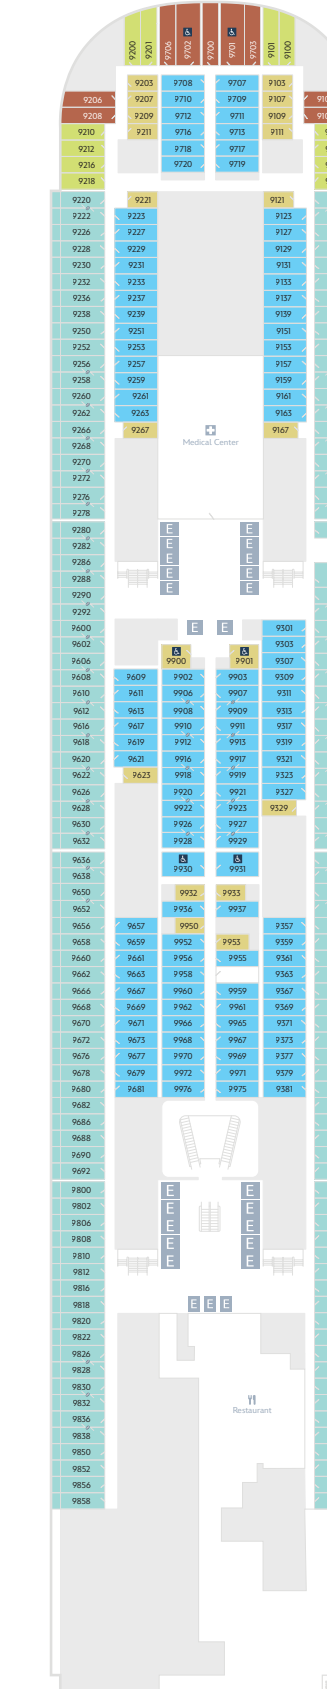

Deck 18

Deck 17

Deck 16

Deck 15

Deck 13

Deck 12

Deck 11

Deck 10

Deck 9

### CATEGORIES

- |   |   |  |  |  |  |  |   |                                    |                             |
|---|---|--|--|--|--|--|---|------------------------------------|-----------------------------|
| <b>1A</b> Concierge Royal Suite with Oceanview Verandah | <b>2A</b> Concierge Suite with Oceanview Verandah | <b>3A</b> Concierge Family Stateroom with Oceanview Verandah | <b>4A</b> Concierge Family Stateroom with Garden View Verandah | <b>4D</b> Concierge Inside Family Stateroom          | <b>5C</b> Deluxe Reef View Stateroom with Verandah | <b>6C</b> Deluxe Oceanview Stateroom with Verandah | <b>8A</b> Deluxe Oceanview Stateroom              | <b>10B</b> Deluxe Inside Stateroom | <b>11A</b> Inside Stateroom |
| <b>1B</b> Concierge 1-Bedroom Oceanview Suite           | <b>2B</b> Concierge Oceanview Suite               | <b>3B</b> Concierge Family Stateroom with Oceanview Verandah | <b>4B</b> Concierge Family Stateroom with Garden View Verandah | <b>5A</b> Deluxe Garden View Stateroom with Verandah | <b>6A</b> Deluxe Oceanview Stateroom with Verandah | <b>6D</b> Deluxe Oceanview Stateroom with Verandah | <b>9A</b> Oceanview Stateroom                     | <b>10C</b> Deluxe Inside Stateroom |                             |
| <b>1C</b> Concierge 1-Bedroom Oceanview Suite           | <b>2C</b> Concierge Oceanview Suite               | <b>3C</b> Concierge Family Oceanview Suite                   | <b>4C</b> Concierge Family Stateroom with Oceanview Verandah   | <b>5B</b> Deluxe Garden View Stateroom with Verandah | <b>6B</b> Deluxe Oceanview Stateroom with Verandah | <b>7A</b> Stateroom with Verandah                  | <b>10A</b> Deluxe Inside Stateroom with Reef View | <b>10D</b> Deluxe Inside Stateroom |                             |

DECKS : 19  
 CAPACITY : 6,700 PASSENGERS  
 TONNAGE : 208,000 GT  
 LENGTH : 1,122 FEET (342 METERS)  
 STATEROOMS : 2,111