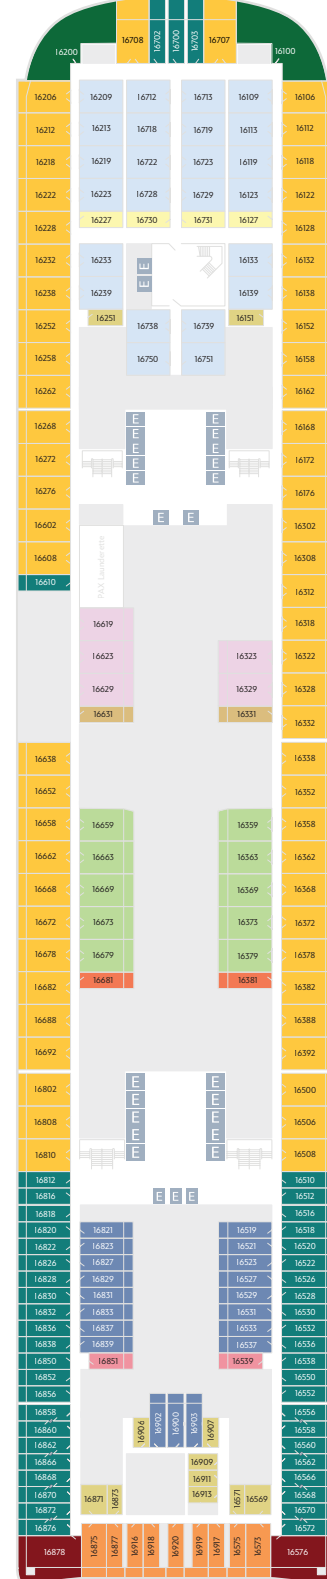

Deck 18

Deck 17

Deck 16

Deck 15

Deck 13

Deck 12

Deck 11

Deck 10

Deck 9

### CATEGORIES

- |   |   |  |  |  |  |  |   |                                    |                             |
|---|---|--|--|--|--|--|---|------------------------------------|-----------------------------|
| <b>1A</b> Concierge Royal Suite with Oceanview Verandah | <b>2A</b> Concierge Suite with Oceanview Verandah | <b>3A</b> Concierge Family Stateroom with Oceanview Verandah | <b>4A</b> Concierge Family Stateroom with Garden View Verandah | <b>4D</b> Concierge Inside Family Stateroom          | <b>5C</b> Deluxe Reef View Stateroom with Verandah | <b>6C</b> Deluxe Oceanview Stateroom with Verandah | <b>8A</b> Deluxe Oceanview Stateroom              | <b>10B</b> Deluxe Inside Stateroom | <b>11A</b> Inside Stateroom |
| <b>1B</b> Concierge 1-Bedroom Oceanview Suite           | <b>2B</b> Concierge Oceanview Suite               | <b>3B</b> Concierge Family Stateroom with Oceanview Verandah | <b>4B</b> Concierge Family Stateroom with Garden View Verandah | <b>5A</b> Deluxe Garden View Stateroom with Verandah | <b>6A</b> Deluxe Oceanview Stateroom with Verandah | <b>6D</b> Deluxe Oceanview Stateroom with Verandah | <b>9A</b> Oceanview Stateroom                     | <b>10C</b> Deluxe Inside Stateroom |                             |
| <b>1C</b> Concierge 1-Bedroom Oceanview Suite           | <b>2C</b> Concierge Oceanview Suite               | <b>3C</b> Concierge Family Oceanview Suite                   | <b>4C</b> Concierge Family Stateroom with Oceanview Verandah   | <b>5B</b> Deluxe Garden View Stateroom with Verandah | <b>6B</b> Deluxe Oceanview Stateroom with Verandah | <b>7A</b> Stateroom with Verandah                  | <b>10A</b> Deluxe Inside Stateroom with Reef View | <b>10D</b> Deluxe Inside Stateroom |                             |

DECKS : 19  
 CAPACITY : 6,700 PASSENGERS  
 TONNAGE : 208,000 GT  
 LENGTH : 1,122 FEET (342 METERS)  
 STATEROOMS : 2,111