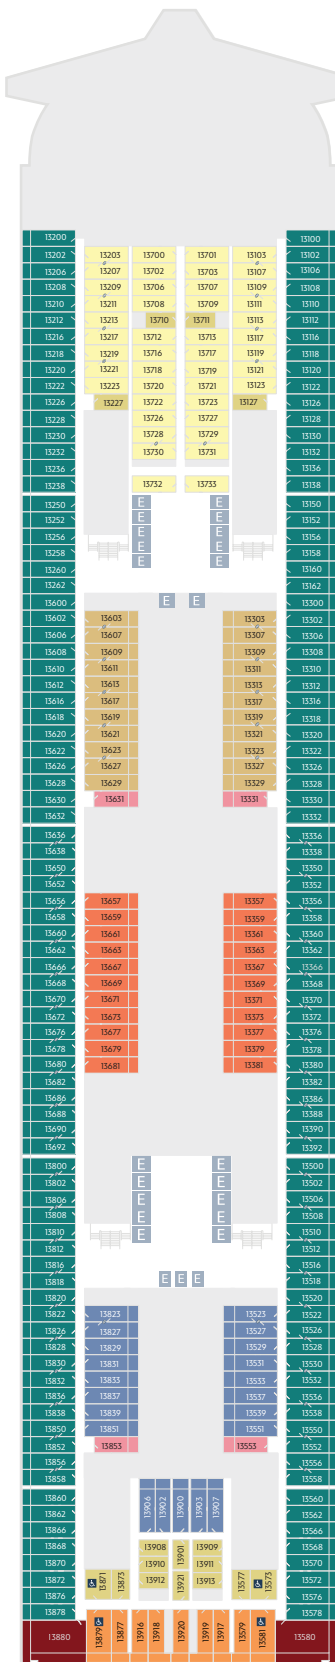

Deck 18

Deck 17

Deck 16

Deck 15

Deck 13

Deck 12

Deck 11

Deck 10

Deck 9

### CATEGORIES

- |   |   |  |  |  |  |  |   |                                    |                             |
|---|---|--|--|--|--|--|---|------------------------------------|-----------------------------|
| <b>1A</b> Concierge Royal Suite with Oceanview Verandah | <b>2A</b> Concierge Suite with Oceanview Verandah | <b>3A</b> Concierge Family Stateroom with Oceanview Verandah | <b>4A</b> Concierge Family Stateroom with Garden View Verandah | <b>4D</b> Concierge Inside Family Stateroom          | <b>5C</b> Deluxe Reef View Stateroom with Verandah | <b>6C</b> Deluxe Oceanview Stateroom with Verandah | <b>8A</b> Deluxe Oceanview Stateroom              | <b>10B</b> Deluxe Inside Stateroom | <b>11A</b> Inside Stateroom |
| <b>1B</b> Concierge 1-Bedroom Oceanview Suite           | <b>2B</b> Concierge Oceanview Suite               | <b>3B</b> Concierge Family Stateroom with Oceanview Verandah | <b>4B</b> Concierge Family Stateroom with Garden View Verandah | <b>5A</b> Deluxe Garden View Stateroom with Verandah | <b>6A</b> Deluxe Oceanview Stateroom with Verandah | <b>6D</b> Deluxe Oceanview Stateroom with Verandah | <b>9A</b> Oceanview Stateroom                     | <b>10C</b> Deluxe Inside Stateroom |                             |
| <b>1C</b> Concierge 1-Bedroom Oceanview Suite           | <b>2C</b> Concierge Oceanview Suite               | <b>3C</b> Concierge Family Oceanview Suite                   | <b>4C</b> Concierge Family Stateroom with Oceanview Verandah   | <b>5B</b> Deluxe Garden View Stateroom with Verandah | <b>6B</b> Deluxe Oceanview Stateroom with Verandah | <b>7A</b> Stateroom with Verandah                  | <b>10A</b> Deluxe Inside Stateroom with Reef View | <b>10D</b> Deluxe Inside Stateroom |                             |

DECKS : 19  
 CAPACITY : 6,700 PASSENGERS  
 TONNAGE : 208,000 GT  
 LENGTH : 1,122 FEET (342 METERS)  
 STATEROOMS : 2,111