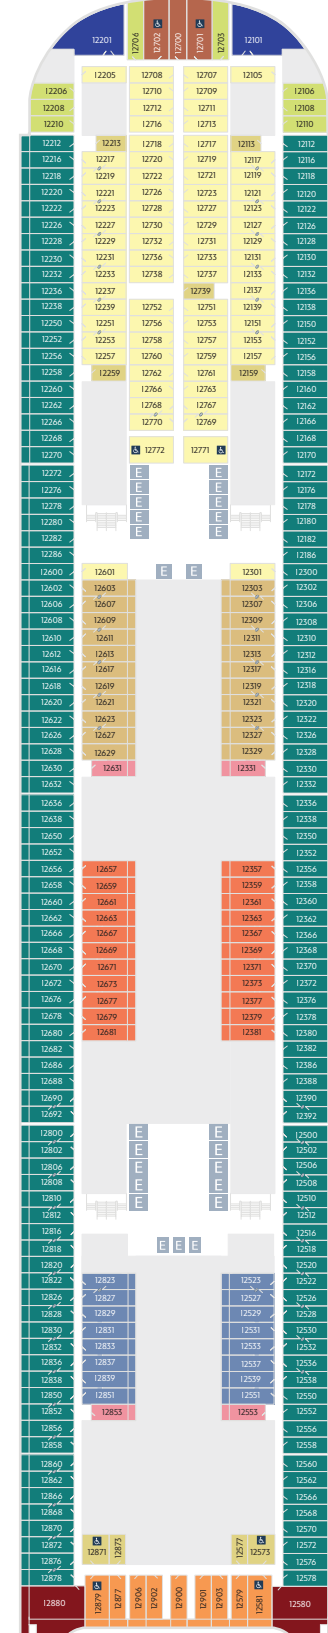

Deck 18

Deck 17

Deck 16

Deck 15

Deck 13

Deck 12

Deck 11

Deck 10

Deck 9

### CATEGORIES

- |   |   |  |  |  |  |  |   |                                    |                             |
|---|---|--|--|--|--|--|---|------------------------------------|-----------------------------|
| <b>1A</b> Concierge Royal Suite with Oceanview Verandah | <b>2A</b> Concierge Suite with Oceanview Verandah | <b>3A</b> Concierge Family Stateroom with Oceanview Verandah | <b>4A</b> Concierge Family Stateroom with Garden View Verandah | <b>4D</b> Concierge Inside Family Stateroom          | <b>5C</b> Deluxe Reef View Stateroom with Verandah | <b>6C</b> Deluxe Oceanview Stateroom with Verandah | <b>8A</b> Deluxe Oceanview Stateroom              | <b>10B</b> Deluxe Inside Stateroom | <b>11A</b> Inside Stateroom |
| <b>1B</b> Concierge 1-Bedroom Oceanview Suite           | <b>2B</b> Concierge Oceanview Suite               | <b>3B</b> Concierge Family Stateroom with Oceanview Verandah | <b>4B</b> Concierge Family Stateroom with Garden View Verandah | <b>5A</b> Deluxe Garden View Stateroom with Verandah | <b>6A</b> Deluxe Oceanview Stateroom with Verandah | <b>6D</b> Deluxe Oceanview Stateroom with Verandah | <b>9A</b> Oceanview Stateroom                     | <b>10C</b> Deluxe Inside Stateroom |                             |
| <b>1C</b> Concierge 1-Bedroom Oceanview Suite           | <b>2C</b> Concierge Oceanview Suite               | <b>3C</b> Concierge Family Oceanview Suite                   | <b>4C</b> Concierge Family Stateroom with Oceanview Verandah   | <b>5B</b> Deluxe Garden View Stateroom with Verandah | <b>6B</b> Deluxe Oceanview Stateroom with Verandah | <b>7A</b> Stateroom with Verandah                  | <b>10A</b> Deluxe Inside Stateroom with Reef View | <b>10D</b> Deluxe Inside Stateroom |                             |

DECKS : 19  
 CAPACITY : 6,700 PASSENGERS  
 TONNAGE : 208,000 GT  
 LENGTH : 1,122 FEET (342 METERS)  
 STATEROOMS : 2,111