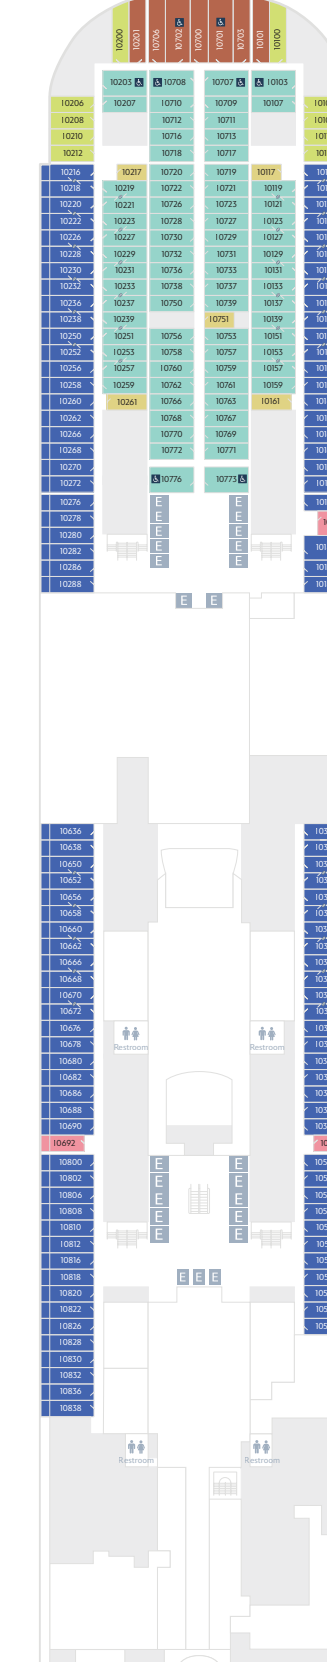

Deck 18

Deck 17

Deck 16

Deck 15

Deck 13

Deck 12

Deck 11

Deck 10

Deck 9

### CATEGORIES

- |   |   |  |  |  |  |  |   |                                    |                             |
|---|---|--|--|--|--|--|---|------------------------------------|-----------------------------|
| <b>1A</b> Concierge Royal Suite with Oceanview Verandah | <b>2A</b> Concierge Suite with Oceanview Verandah | <b>3A</b> Concierge Family Stateroom with Oceanview Verandah | <b>4A</b> Concierge Family Stateroom with Garden View Verandah | <b>4D</b> Concierge Inside Family Stateroom          | <b>5C</b> Deluxe Reef View Stateroom with Verandah | <b>6C</b> Deluxe Oceanview Stateroom with Verandah | <b>8A</b> Deluxe Oceanview Stateroom              | <b>10B</b> Deluxe Inside Stateroom | <b>11A</b> Inside Stateroom |
| <b>1B</b> Concierge 1-Bedroom Oceanview Suite           | <b>2B</b> Concierge Oceanview Suite               | <b>3B</b> Concierge Family Stateroom with Oceanview Verandah | <b>4B</b> Concierge Family Stateroom with Garden View Verandah | <b>5A</b> Deluxe Garden View Stateroom with Verandah | <b>6A</b> Deluxe Oceanview Stateroom with Verandah | <b>6D</b> Deluxe Oceanview Stateroom with Verandah | <b>9A</b> Oceanview Stateroom                     | <b>10C</b> Deluxe Inside Stateroom |                             |
| <b>1C</b> Concierge 1-Bedroom Oceanview Suite           | <b>2C</b> Concierge Oceanview Suite               | <b>3C</b> Concierge Family Oceanview Suite                   | <b>4C</b> Concierge Family Stateroom with Oceanview Verandah   | <b>5B</b> Deluxe Garden View Stateroom with Verandah | <b>6B</b> Deluxe Oceanview Stateroom with Verandah | <b>7A</b> Stateroom with Verandah                  | <b>10A</b> Deluxe Inside Stateroom with Reef View | <b>10D</b> Deluxe Inside Stateroom |                             |

DECKS : 19  
 CAPACITY : 6,700 PASSENGERS  
 TONNAGE : 208,000 GT  
 LENGTH : 1,122 FEET (342 METERS)  
 STATEROOMS : 2,111