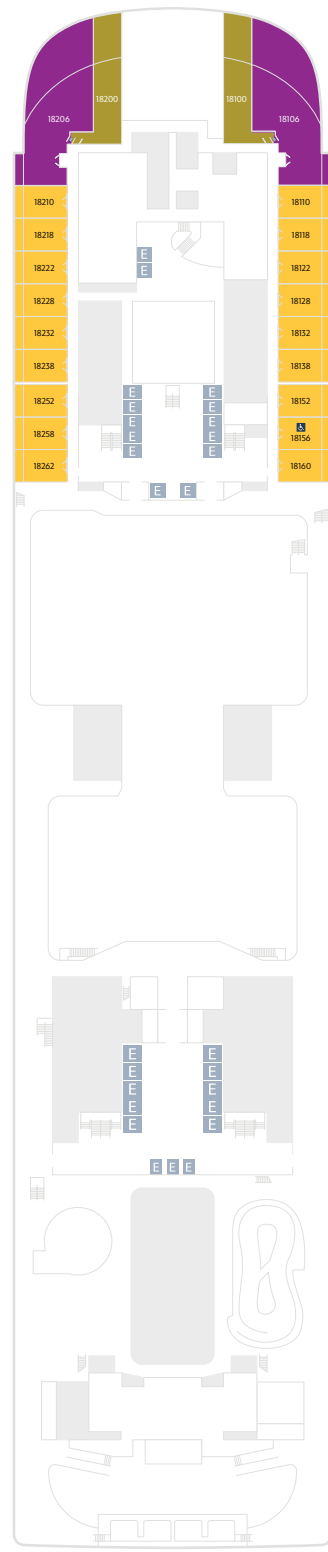

Deck 18

Deck 17

Deck 16

Deck 15

Deck 13

Deck 12

Deck 11

Deck 10

Deck 9

### CATEGORIES

- |   |   |  |  |  |  |  |   |                                    |                             |
|---|---|--|--|--|--|--|---|------------------------------------|-----------------------------|
| <b>1A</b> Concierge Royal Suite with Oceanview Verandah | <b>2A</b> Concierge Suite with Oceanview Verandah | <b>3A</b> Concierge Family Stateroom with Oceanview Verandah | <b>4A</b> Concierge Family Stateroom with Garden View Verandah | <b>4D</b> Concierge Inside Family Stateroom          | <b>5C</b> Deluxe Reef View Stateroom with Verandah | <b>6C</b> Deluxe Oceanview Stateroom with Verandah | <b>8A</b> Deluxe Oceanview Stateroom              | <b>10B</b> Deluxe Inside Stateroom | <b>11A</b> Inside Stateroom |
| <b>1B</b> Concierge 1-Bedroom Oceanview Suite           | <b>2B</b> Concierge Oceanview Suite               | <b>3B</b> Concierge Family Stateroom with Oceanview Verandah | <b>4B</b> Concierge Family Stateroom with Garden View Verandah | <b>5A</b> Deluxe Garden View Stateroom with Verandah | <b>6A</b> Deluxe Oceanview Stateroom with Verandah | <b>6D</b> Deluxe Oceanview Stateroom with Verandah | <b>9A</b> Oceanview Stateroom                     | <b>10C</b> Deluxe Inside Stateroom |                             |
| <b>1C</b> Concierge 1-Bedroom Oceanview Suite           | <b>2C</b> Concierge Oceanview Suite               | <b>3C</b> Concierge Family Oceanview Suite                   | <b>4C</b> Concierge Family Stateroom with Oceanview Verandah   | <b>5B</b> Deluxe Garden View Stateroom with Verandah | <b>6B</b> Deluxe Oceanview Stateroom with Verandah | <b>7A</b> Stateroom with Verandah                  | <b>10A</b> Deluxe Inside Stateroom with Reef View | <b>10D</b> Deluxe Inside Stateroom |                             |

DECKS : 19  
 CAPACITY : 6,700 PASSENGERS  
 TONNAGE : 208,000 GT  
 LENGTH : 1,122 FEET (342 METERS)  
 STATEROOMS : 2,111