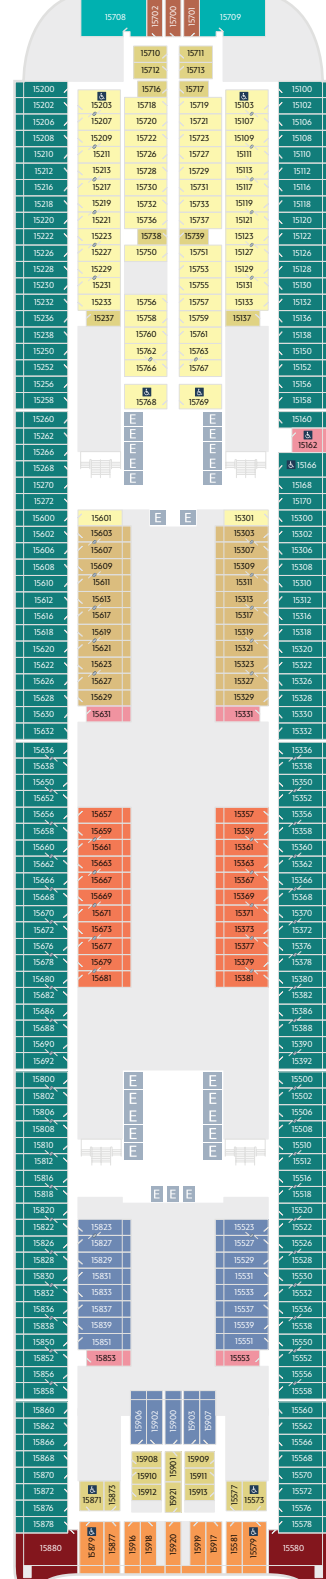

Deck 18

Deck 17

Deck 16

Deck 15

Deck 13

Deck 12

Deck 11

Deck 10

Deck 9

### CATEGORIES

- |   |   |  |  |  |  |  |   |                                    |                             |
|---|---|--|--|--|--|--|---|------------------------------------|-----------------------------|
| <b>1A</b> Concierge Royal Suite with Oceanview Verandah | <b>2A</b> Concierge Suite with Oceanview Verandah | <b>3A</b> Concierge Family Stateroom with Oceanview Verandah | <b>4A</b> Concierge Family Stateroom with Garden View Verandah | <b>4D</b> Concierge Inside Family Stateroom          | <b>5C</b> Deluxe Reef View Stateroom with Verandah | <b>6C</b> Deluxe Oceanview Stateroom with Verandah | <b>8A</b> Deluxe Oceanview Stateroom              | <b>10B</b> Deluxe Inside Stateroom | <b>11A</b> Inside Stateroom |
| <b>1B</b> Concierge 1-Bedroom Oceanview Suite           | <b>2B</b> Concierge Oceanview Suite               | <b>3B</b> Concierge Family Stateroom with Oceanview Verandah | <b>4B</b> Concierge Family Stateroom with Garden View Verandah | <b>5A</b> Deluxe Garden View Stateroom with Verandah | <b>6A</b> Deluxe Oceanview Stateroom with Verandah | <b>6D</b> Deluxe Oceanview Stateroom with Verandah | <b>9A</b> Oceanview Stateroom                     | <b>10C</b> Deluxe Inside Stateroom |                             |
| <b>1C</b> Concierge 1-Bedroom Oceanview Suite           | <b>2C</b> Concierge Oceanview Suite               | <b>3C</b> Concierge Family Oceanview Suite                   | <b>4C</b> Concierge Family Stateroom with Oceanview Verandah   | <b>5B</b> Deluxe Garden View Stateroom with Verandah | <b>6B</b> Deluxe Oceanview Stateroom with Verandah | <b>7A</b> Stateroom with Verandah                  | <b>10A</b> Deluxe Inside Stateroom with Reef View | <b>10D</b> Deluxe Inside Stateroom |                             |

DECKS : 19  
 CAPACITY : 6,700 PASSENGERS  
 TONNAGE : 208,000 GT  
 LENGTH : 1,122 FEET (342 METERS)  
 STATEROOMS : 2,111